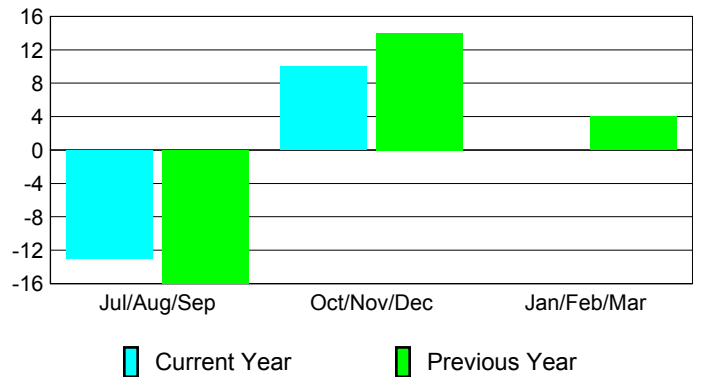

Club Results 2012-2013

Goal, New, Dropped, Gain/Loss

Comparison of Club Gain/Loss

Current Year Compared to the Previous Year

YTD Status Quo Clubs 2012-2013

Status Quo Clubs Compared to Status Quo Members

MEMBERSHIP

Membership Results
2012-2013

Membership
2011-2012

Month	Net Memb Goal	Actual New Memb	Actual Dropped Memb	Gain/Loss of Memb	Gain/Loss of Memb
Jul/Aug/Sep	0	9	-22	-13	-16
Oct/Nov/Dec	0	27	-17	10	14
Jan/Feb/Mar	0				4
Totals	0	36	-39	-3	2

Membership Results 2012-2013

Goal, New, Dropped, Gain/Loss

Comparison of Membership Gain/Loss

Current Year Compared to the Previous Year

Gender Comparison 2012-2013

Jul/Aug/Sep

Oct/Nov/Dec

Male